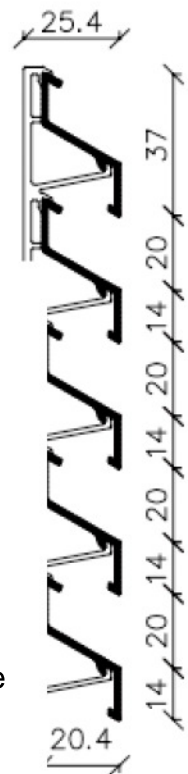

HATEC Z-20

HATEC Z louvre boards, facing louvre boards protecting from weather conditions, claddings of technical rooms, airing and shading

- Sizes length = 6000 mm sz = 37 mm
- Integration depth 25.4 mm / 20.4 mm
- Span of supports 800 mm / 1,200 mm
- Frame it can be ordered with our without frame
- Protection against birds aluminium; grid size: 7 x 7 mm
- Protection against insects stainless steel grid size: 1.4 x 1.4 mm
glass-fibre cloth grid size: 1.2 x 1.4 mm
- Surface raw aluminium (untreated)
anodized aluminium
powder-coated, in RAL colours

Lamellensystem HATEC Z-20