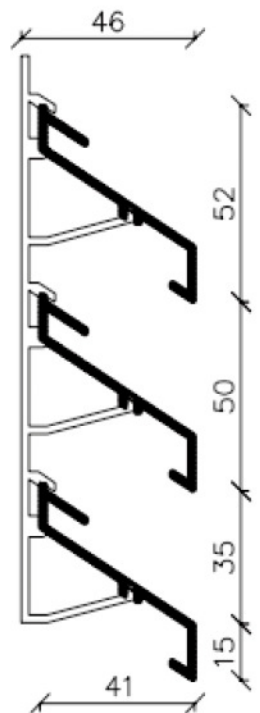

HATEC Z-40

HATEC Z louvre boards, facing louvre boards protecting from weather conditions, claddings of technical rooms, airing and shading

- Sizes length = 6000 mm sz = 52mm
- Integration depth 46 mm / 41 mm
- Span of supports 800 mm / 1,200 mm
- Frame it can be ordered with our without frame
- Protection against birds aluminium; grid size: 7 x 7 mm
- Protection against insects stainless steel grid size: 1.4 x 1.4 mm
glass-fibre cloth grid size: 1.2 x 1.4 mm
- Surface raw aluminium (untreated)
anodized aluminium
powder-coated, in RAL colours

Lamellensystem HATEC Z-40