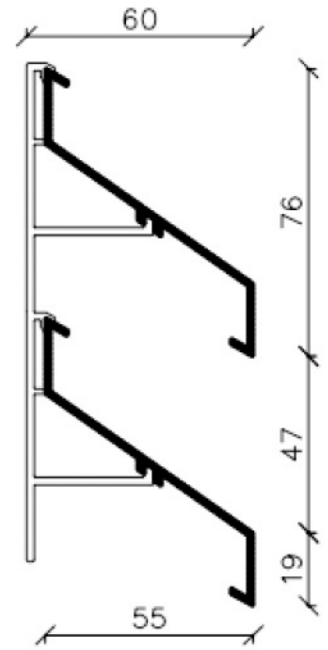

HATEC Z-50

HATEC Z louvre boards, facing louvre boards protecting from weather conditions, claddings of technical rooms, airing and shading

- Sizes length = 6000 mm sz = 76mm
- Integration depth 60 mm / 55 mm
- Span of supports 800 mm / 1,200 mm
- Frame it can be ordered with our without frame
- Protection against birds aluminium; grid size: 7 x 7 mm
- Protection against insects stainless steel grid size: 1.4 x 1.4 mm
glass-fibre cloth grid size: 1.2 x 1.4 mm
- Surface raw aluminium (untreated)
anodized aluminium
powder-coated, in RAL colours

**Lamellensystem
HATEC Z-50**