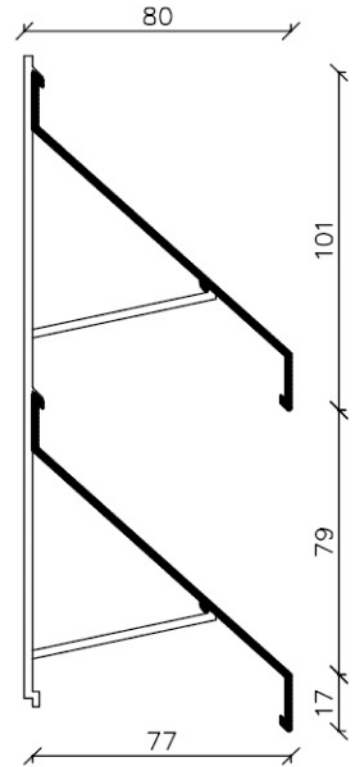

HATEC Z-80

HATEC Z louvre boards, facing louvre boards protecting from weather conditions, claddings of technical rooms, airing and shading

- Sizes length = 6000 mm sz = 101mm
- Integration depth 80 mm / 77 mm
- Span of supports 800 mm / 1,200 mm
- Frame it can be ordered with our without frame
- Protection against birds aluminium; grid size: 7 x 7 mm
- Protection against insects stainless steel grid size: 1.4 x 1.4 mm
glass-fibre cloth grid size: 1.2 x 1.4 mm
- Surface raw aluminium (untreated)
anodized aluminium
powder-coated, in RAL colours